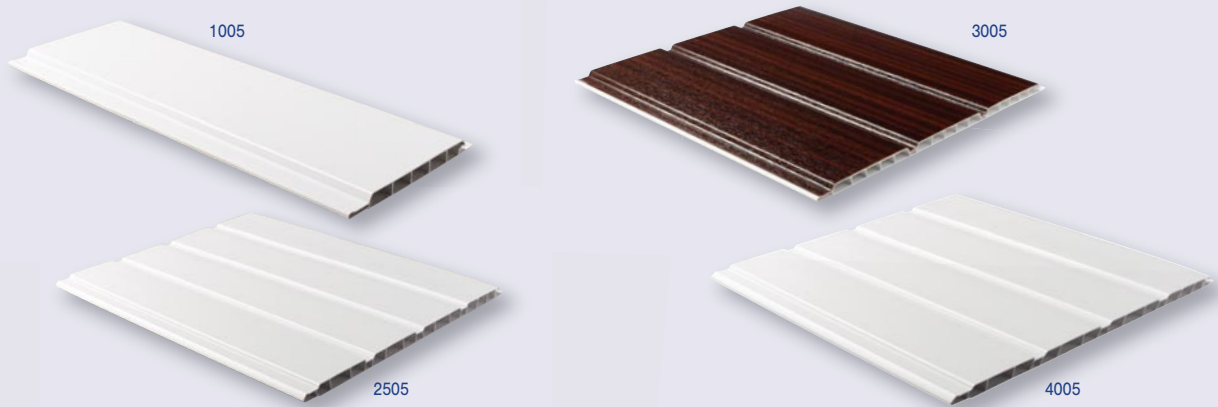

PVC-U Board/Clip-lock Hollow Soffit