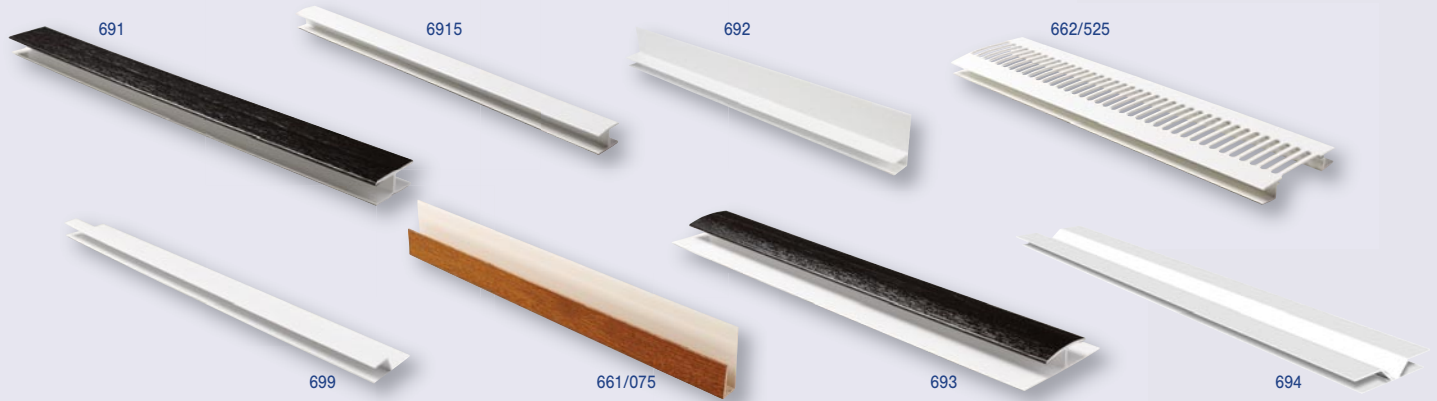

General Purpose/Accessories - Soffit and General Purpose Board