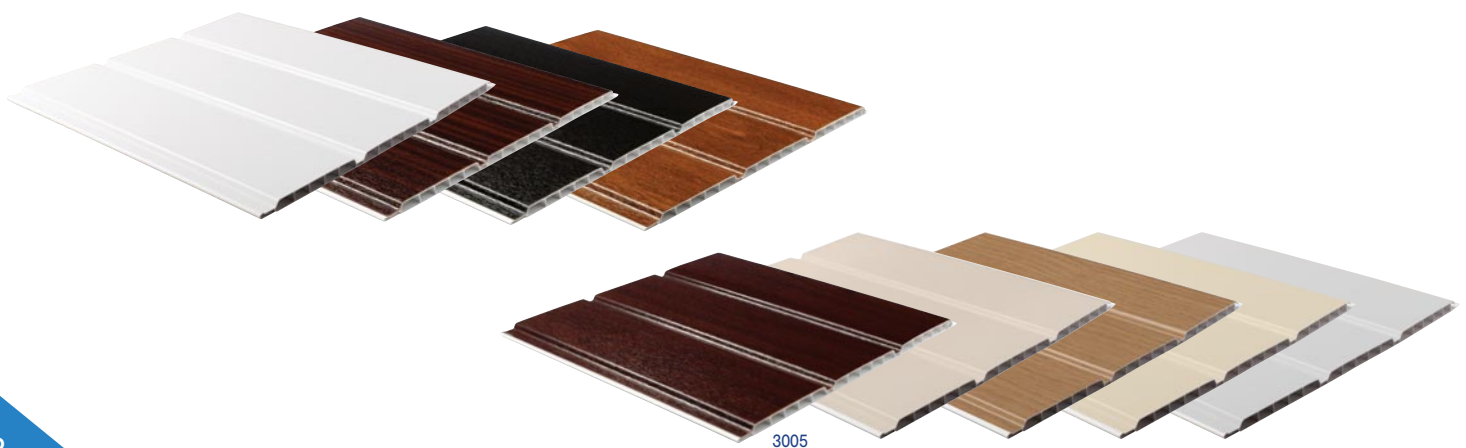

PVC-U Board/Clip-lock Hollow Soffit

Available in the following colours:

Whites: Finish will vary from catalogue, please request a sample.

Product Code /Description	Pack Qty	Whites			Woodgrains				Premiergrain				Colours		
		Brilliant White BW	Standard White W	Dove White DW	Mahogany WG	Blackgrain BG	Sherwood SG	Rosewood PG	Whitegrain WHG	Creamgrain CRG	Irish Oak IOG	Anthracite Grey AGG	Sand 1015	Light Grey 7035	Brown B
1005 100mm (5m)	10 x 5m	✓	-	-	-	-	-	-	-	-	-	-	-	-	-
3005 300mm (5m)	5 x 5m	✓	✓	✓	✓	✓	✓	✓	-	✓	✓	NEW ✓	✓	✓	✓
3006 300mm (6m)	5 x 6m	✓	-	-	-	-	-	-	-	-	-	-	-	-	-
2505 250mm x 4 Plank (5m)	5 x 5m	✓	-	-	-	-	-	-	-	-	-	-	✓	✓	-
4005 400mm x 4 Plank (5m)	4 x 5m	✓	-	-	-	-	-	-	-	-	-	-	-	-	-