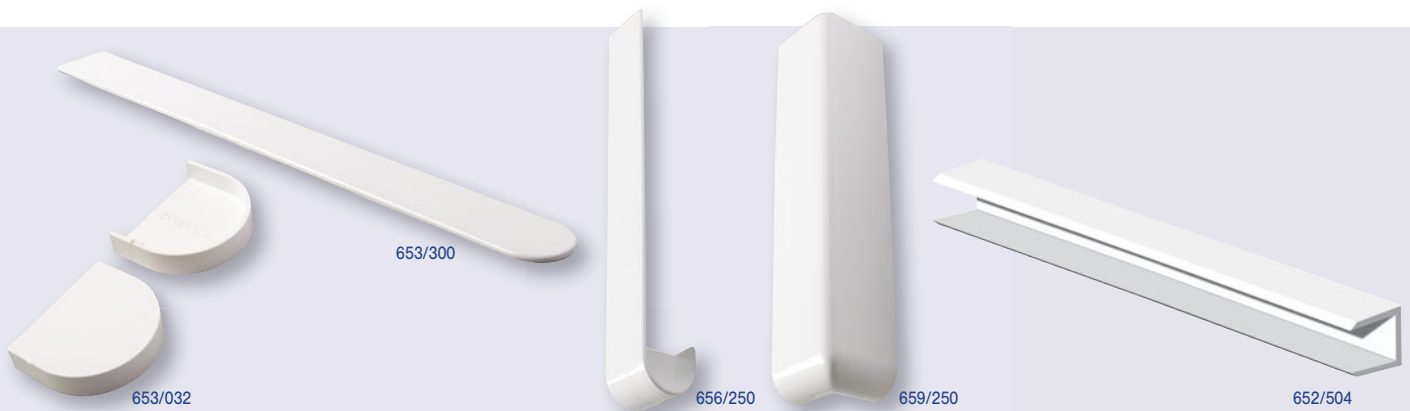

604/Accessories - Bullnosed Window x 9mm

Available in the following colour:

Brilliant
White
BW

Whites: Finish will vary from catalogue, please request a sample.

Product Code	Description	Pack Qty	Whites			Pack Qty	Woodgrains				Premiergrain	
			Brilliant White BW	Standard White W	Dove White DW		Mahogany WG	Blackgrain BG	Sherwood SG	Rosewood PG	Whitegrain WHG	Creamgrain CRG
653/032	32mm End Cap for 604	50 Pairs	✓	-	-		-	-	-	-	-	-
653/300	300mm End Cap for 604	10 Pairs	✓	-	-		-	-	-	-	-	-
656/250	250mm x 40mm Cover Joint for 604	10	✓	-	-		-	-	-	-	-	-
659/250	250mm x 60mm Ext. Corner Joint for 604	10	✓	-	-		-	-	-	-	-	-
652/504	Channel Windowboard x 10mm	25 x 5m	✓	-	-		-	-	-	-	-	-