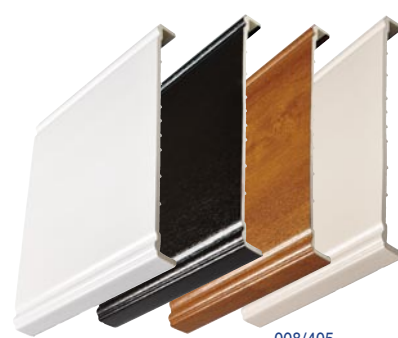

008/Ogee Fascia Boards x 8mm

- → 8mm Ogee fascia board with 35mm return leg
- → Requires a new timber sub-fascia when being used as a fascia board

008/175

Available in the following colours:

Whites: Finish will vary from catalogue, please request a sample.

Product Code	Description	Pack Qty	Whites			Woodgrains				Premiergrain		
			Brilliant White BW	Standard White W	Dove White DW	Pack Qty	Mahogany WG	Blackgrain BG	Sherwood SG	Rosewood PG	Whitegrain WHG	Creamgrain CRG
008/150	150mm x 8mm	2 x 5m	✓	-	-		-	-	-	-	-	-
008/175	175mm x 8mm	2 x 5m	✓	-	-	2 x 5m	✓	✓	✓	✓	-	✓
008/200	200mm x 8mm	2 x 5m	✓	-	-	2 x 5m	✓	✓	✓	✓	-	✓
008/225	225mm x 8mm	2 x 5m	✓	-	-	2 x 5m	✓	✓	✓	✓	-	✓
008/250	250mm x 8mm	2 x 5m	✓	-	-		-	-	-	-	-	-
008/405	405mm x 8mm (Double End)	2 x 5m	✓	-	-	2 x 5m	✓	✓	✓	✓	-	✓

008/405