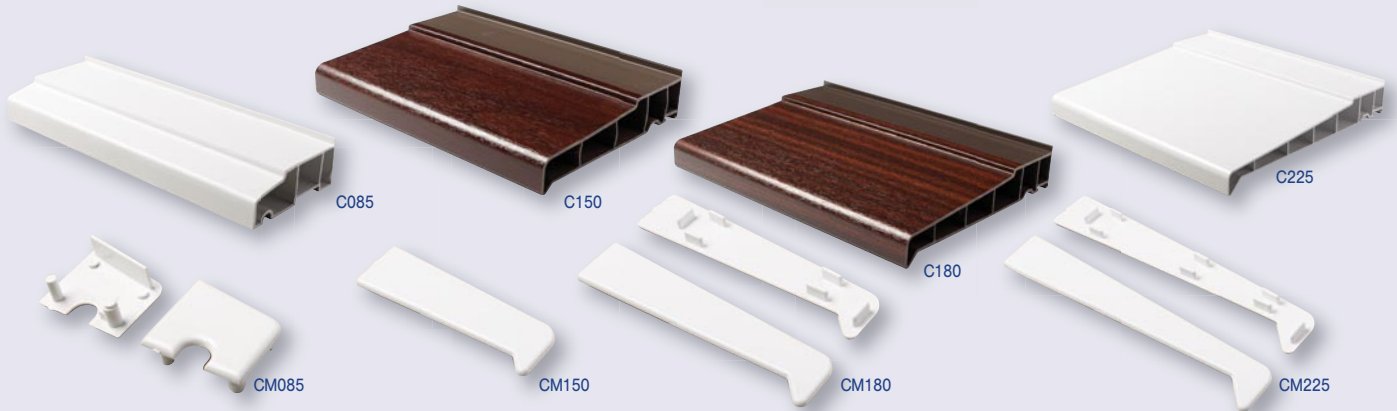

Cills/PVC-U Classic Cills 55mm Platform

Accessories - 55mm Platform

Available in the following colours:

Accessories

Whites: Finish will vary from catalogue, please request a sample.

Product Code	Description	Pack Qty	White				Woodgrain on Colour			Woodgrain on White			Colours	
			White No Ref	Pack Qty	Mahogany on Brown MG/B	Sherwood on Tan LO/T	Rosewood on Brown RW/B	Pack Qty	Mahogany on White MG/W	Sherwood on White LO/W	Rosewood on White RW/W	Brown B	Tan TAN	
C085	85mm Stubnose Cill 55mm Platform	4 x 6m	✓	4 x 6m	✓	✓	✓	4 x 6m	✓	✓	✓	-	-	
C150	150mm Classic Nose Cill 55mm Platform	2 x 6m	✓	2 x 6m	✓	✓	✓	2 x 6m	✓	✓	✓	-	-	
C180	180mm Classic Nose Cill 55mm Platform	2 x 6m	✓	2 x 6m	✓	✓	✓	2 x 6m	✓	✓	✓	-	-	
C225	225mm Classic Nose Cill 55mm Platform	2 x 6m	✓	-	-	-	-	2 x 6m	✓	✓	✓	-	-	