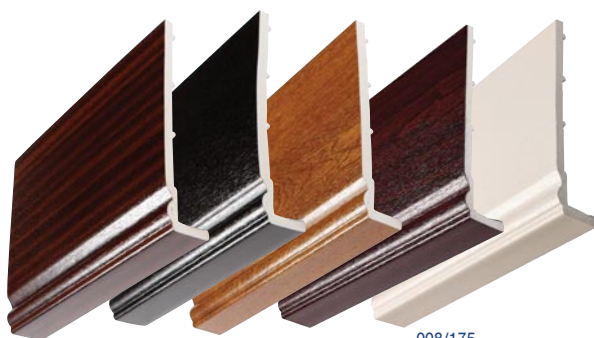

008/Ogee Fascia Boards x 8mm

- → 8mm Ogee fascia board with 35mm return leg
- → Requires a new timber sub-fascia when being used as a fascia board

008/175

Available in the following colours:

Whites: Finish will vary from catalogue, please request a sample.

Product Code	Description	Pack Qty	Whites			Woodgrains				Premiergrain		
			Brilliant White BW	Standard White W	Dove White DW	Pack Qty	Mahogany WG	Blackgrain BG	Sherwood SG	Rosewood PG	Whitegrain WHG	Creamgrain CRG
008/150	150mm x 8mm	2 x 5m	✓	-	-		-	-	-	-	-	-
008/175	175mm x 8mm	2 x 5m	✓	-	-	2 x 5m	✓	✓	✓	✓	-	✓
008/200	200mm x 8mm	2 x 5m	✓	-	-	2 x 5m	✓	✓	✓	✓	-	✓
008/225	225mm x 8mm	2 x 5m	✓	-	-	2 x 5m	✓	✓	✓	✓	-	✓
008/250	250mm x 8mm	2 x 5m	✓	-	-		-	-	-	-	-	-
008/405	405mm x 8mm (Double End)	2 x 5m	✓	-	-	2 x 5m	✓	✓	✓	✓	-	✓

008/175