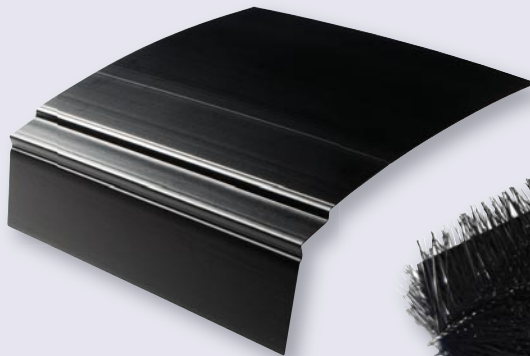

Rafter Cover

Kayguard

Eaves Products, Ventilation and Eaves Protection Systems

K708

Available in the following colours:

CRAFTCOVER

White

No Ref

KAYGUARD

Black

No Ref

Whites: Finish will vary from catalogue, please request a sample.

Product Code	Description	Whites				Colours			
		Pack Qty	White No Ref	Standard White W	Dove White DW	Pack Qty	Black No Ref	Brown B	Tan TAN
CRAFTCOVER	Rafter Cover System - Each pack contains: 10 x Hinged Covers, 5 x End Caps & 1 Joint Trim. All items 1.8 m Long.	1	✓	-	-		-	-	-
KAYGUARD	Gutter Brush System (3m)		-	-	-	20 x 3m	✓	-	-
K708/150	K.Shield 263mm Eaves Protection System (1.5m)		-	-	-	10 x 1.5m	✓	-	-